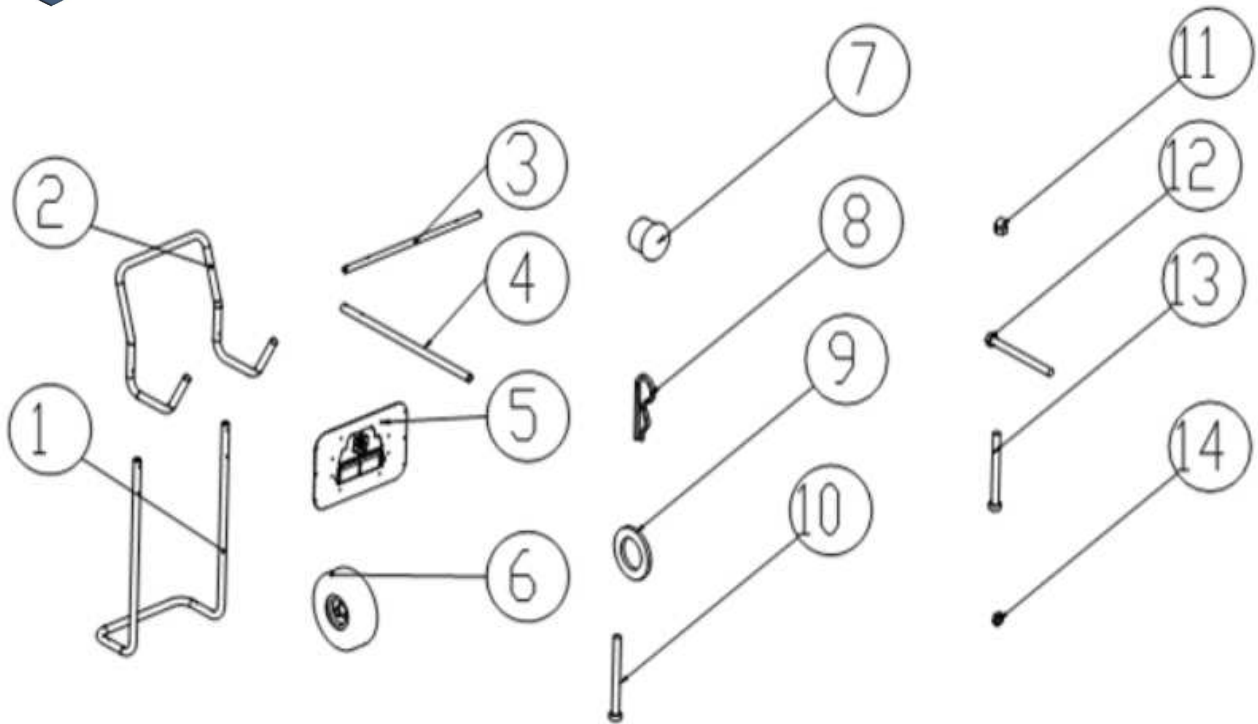

Enduro-TurboClean M25 Trolley Parts Breakdown

Number	Qty	ITEM CODE AND DESIGNATION
1	1	LH KA0176N002 Tube
2	1	LH KA0175N000 Tube - handle
3	1	LH KA0178N000 Tube - wheel axle
4	2	LH KA0177N001 Tube - fork
5	1	LH KA0180N000 Power supply support
6	2	LH DD0030N001 Wheel
7	6	LH QX0016N000 Tube tip Dia 25mm
8	2	LH QY0004N000 Cotter Pin
9	8	LH VR0004N000 Wheel spacer
-	1	LH KA0227N001 Remote support support
-	2	LH VT512 Screw M5L12 Torx
-	2	LH VEF5LUB Brake nut
10	8	LH VH555 Screw M5 L55
11	10	LH VEB5 Blind nut
12	2	LH VH560 Screw M5 L60
13	2	LH VH550 Screw M5 L50
14	2	LH VEBA5 Ecrou bas M5